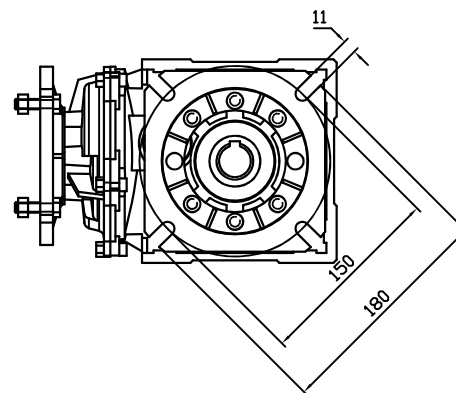

REDUCER SPEC	
MODEL	BA52
SERVICE FACTOR	
RATIO	
OUTPUT [rpm]	
OUTPUT TORQUE [Nm]	
WEIGHT [kg]	5.8

**(주)한국체인모터**  
Tel. 032-815-8888 Fax. 815-8020  
www.bcmf.co.com

PROJECT		MOTOVARIO						
DRAWN	SEO Y.S	DATE		REV	A	SCALE	1:1	
CHECKED	KIM J.S	DATE		UNIT	MM	PAGE	-	
APPROVED	LEE J.Y	DATE		