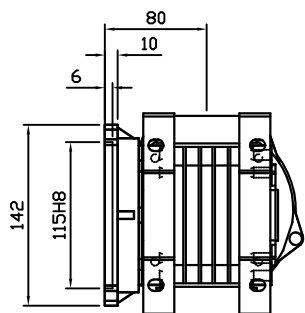

REDUCER SPEC	
MODEL	BA52
SERVICE FACTOR	
RATIO	
OUTPUT [rpm]	
OUTPUT TORQUE [Nm]	
WEIGHT [kg]	5.8

**(주)한국체인모터**  
Tel. 032-815-8888 Fax. 815-8020  
www.bcmf.co.com

PROJECT		MOTOVARIO						
DRAWN	SEO Y.S	DATE		REV	A	SCALE	1:1	
CHECKED	KIM J.S	DATE		UNIT	MM	PAGE	-	
APPROVED	LEE J.Y	DATE		